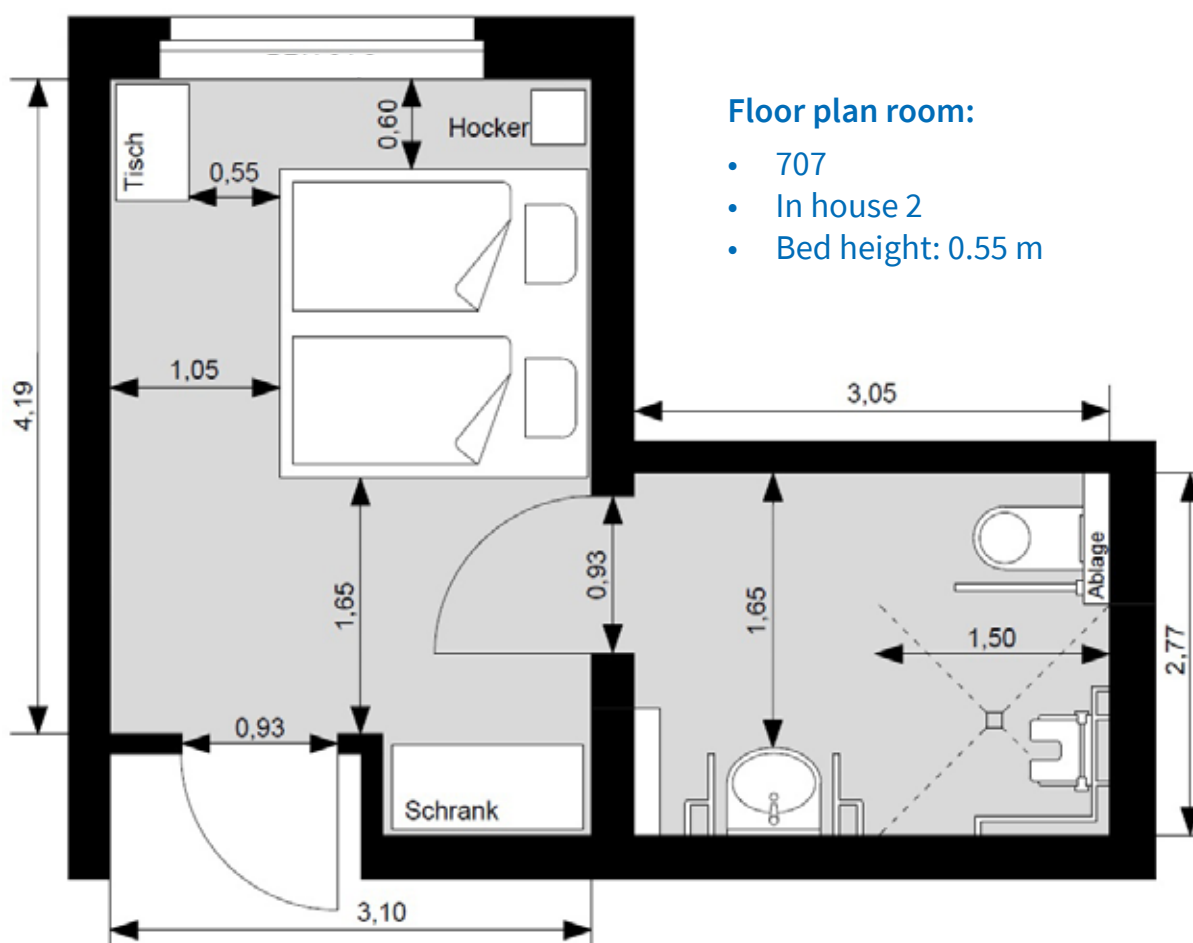

## Floor plan rooms:

- 005 | 105 | 205 | 305 | 405
- In the main building
- Bed height: 0.50 m

## Floor plan rooms:

- 711 | 813 | 913
- In house 2
- Bed height: 0.55 m

## Floor plan room:

- 707
- In house 2
- Bed height: 0.55 m

## Floor plan room:

- 709
- In house 2
- Bed height: 0.55 m