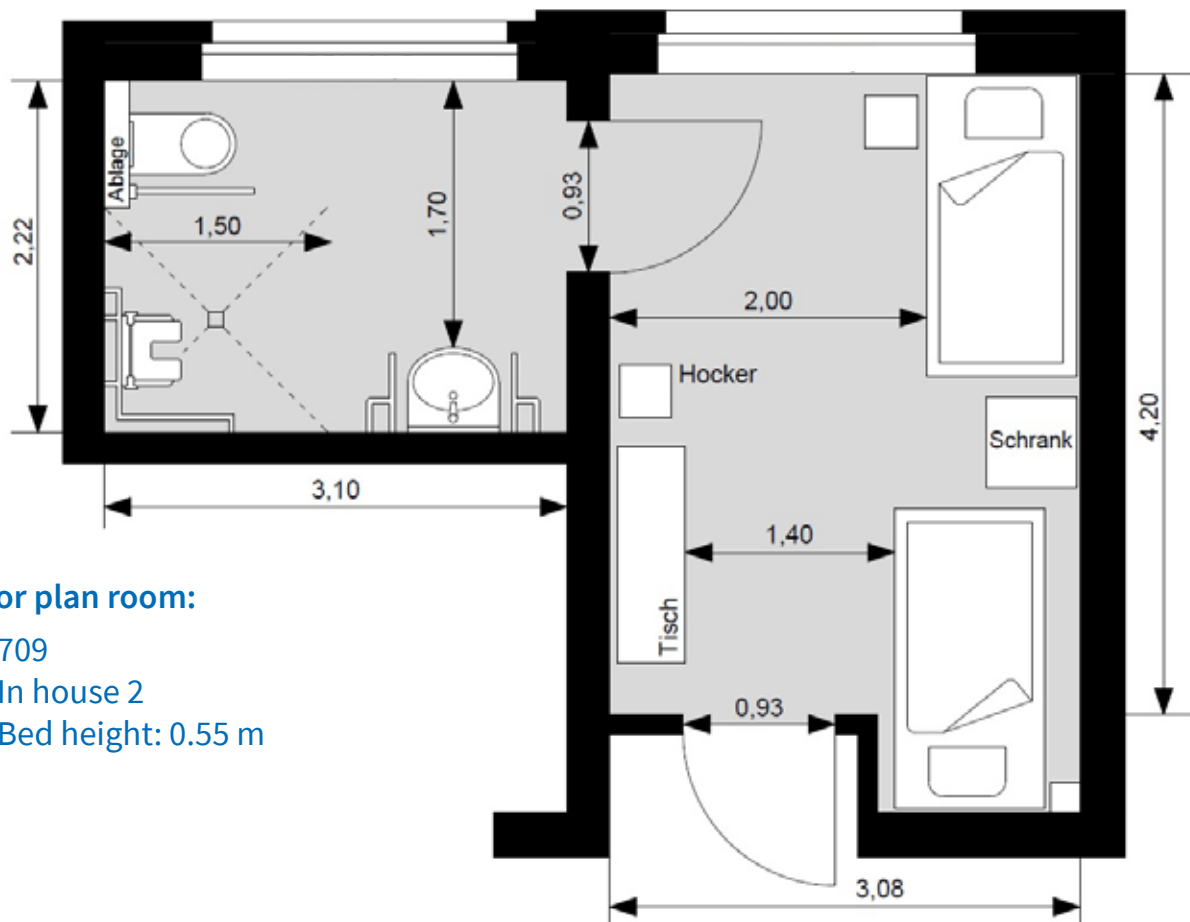

## Floor plan rooms:

- 005 | 105 | 205 | 305 | 405
- In the main building
- Bed height: 0.50 m

## Floor plan rooms:

- 711 | 813 | 913
- In house 2
- Bed height: 0.55 m

## Floor plan room:

- 707
- In house 2
- Bed height: 0.55 m

## Floor plan room:

- 709
- In house 2
- Bed height: 0.55 m