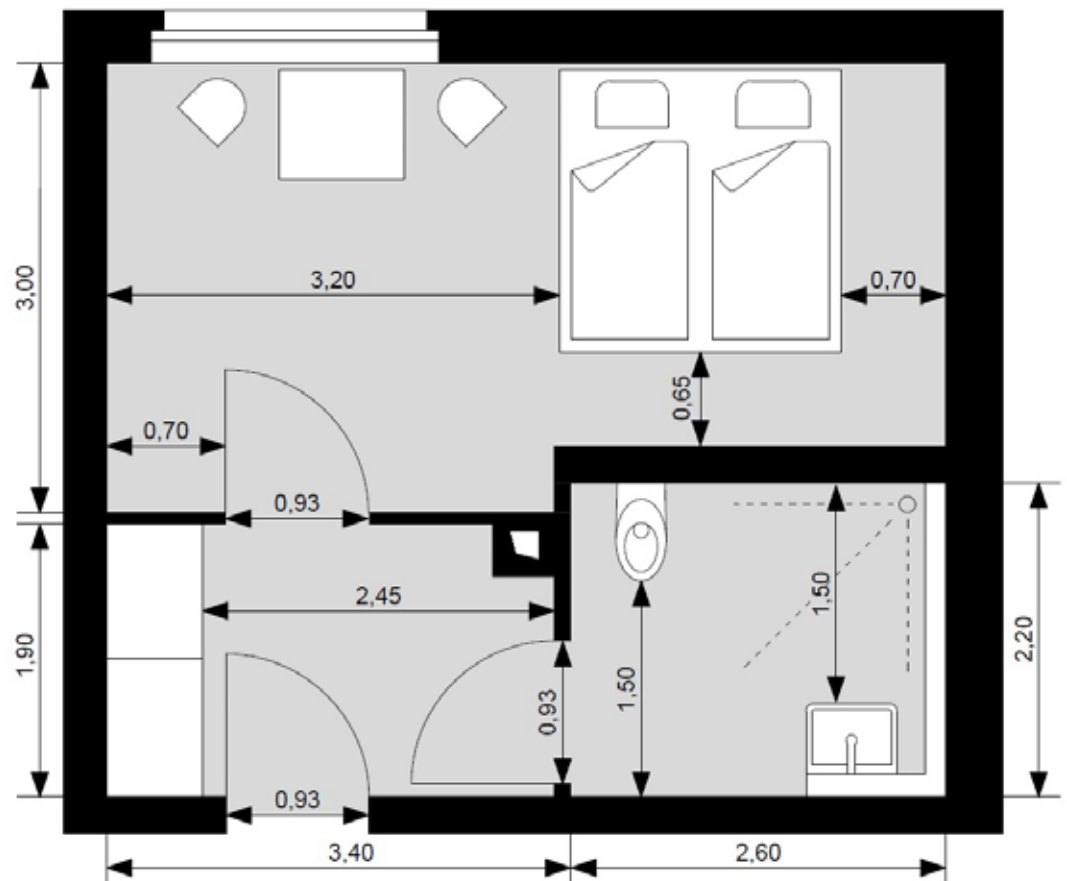

## Floor plan rooms:

- 005 | 105 | 205 | 305 | 405
- In the main building
- Bed height: 0.50 m

## Floor plan rooms:

- 711 | 813 | 913
- In house 2
- Bed height: 0.55 m

## Floor plan room:

- 707
- In house 2
- Bed height: 0.55 m

## Floor plan room:

- 709
- In house 2
- Bed height: 0.55 m