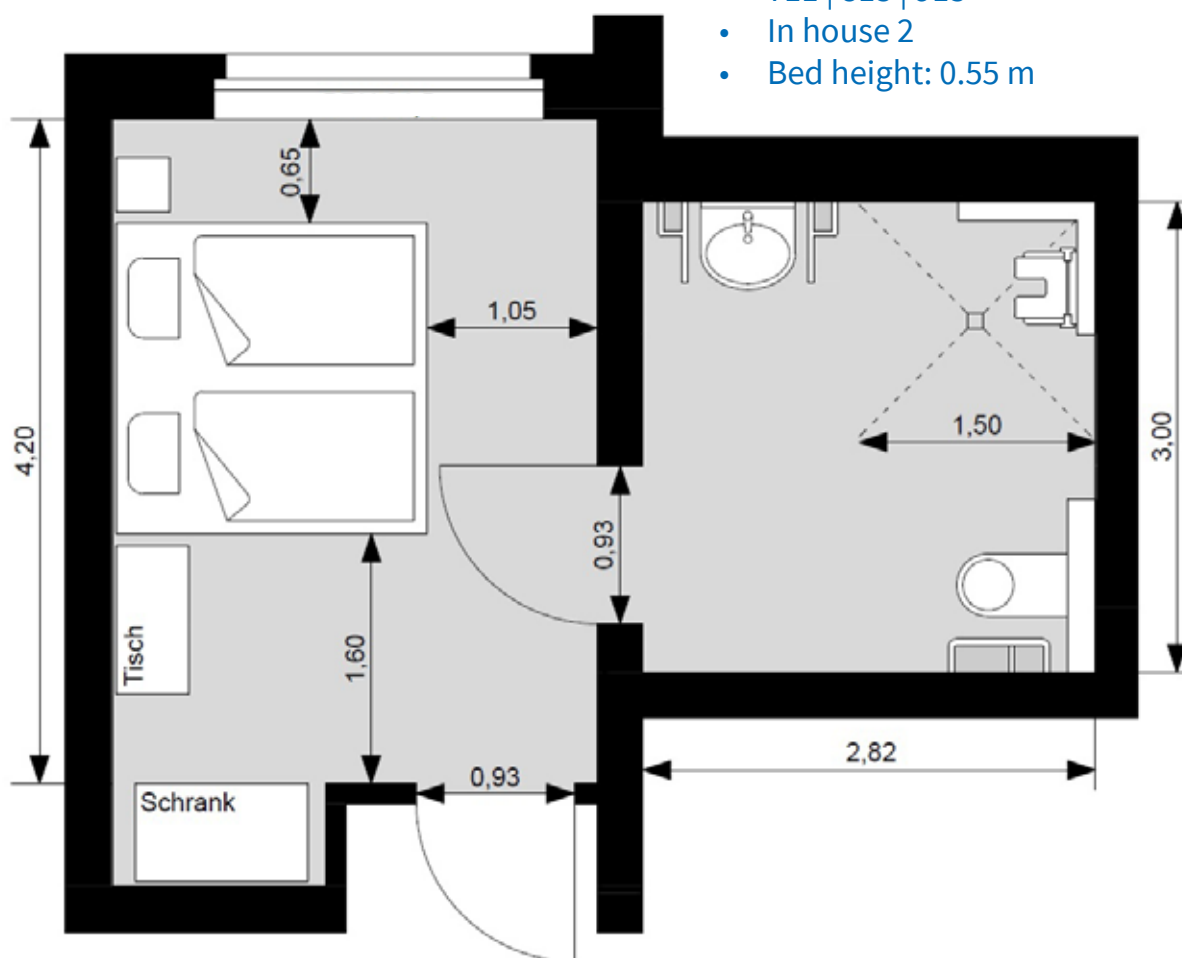

## Floor plan rooms:

- 005 | 105 | 205 | 305 | 405
- In the main building
- Bed height: 0.50 m

## Floor plan rooms:

- 711 | 813 | 913
- In house 2
- Bed height: 0.55 m

## Floor plan room:

- 707
- In house 2
- Bed height: 0.55 m

## Floor plan room:

- 709
- In house 2
- Bed height: 0.55 m